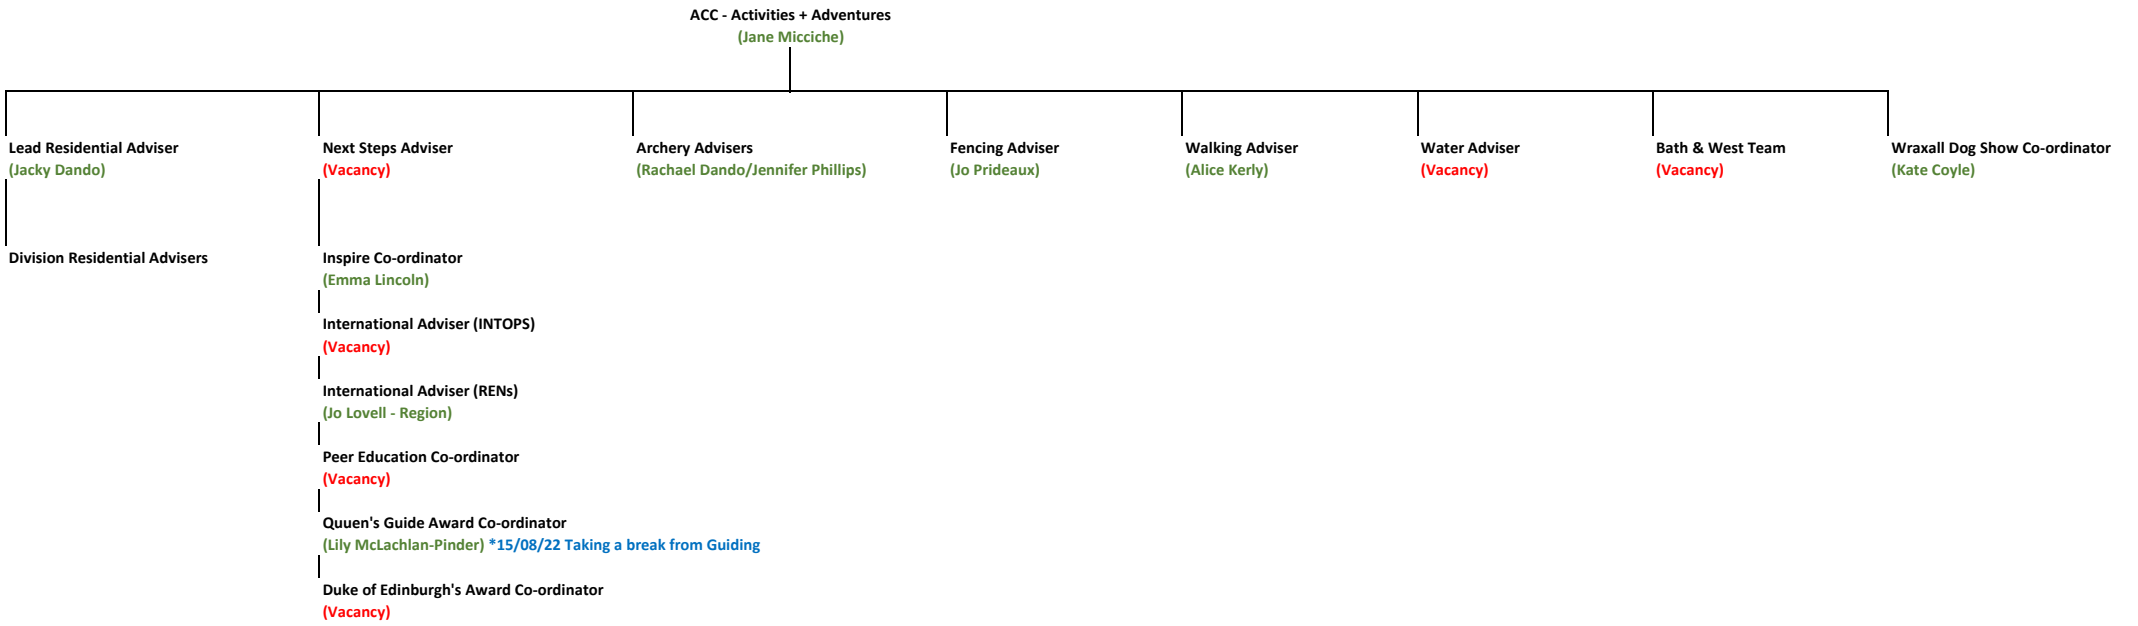

Somerset North - ACC Activities

Somerset North - ACC Support

ACC - Learning + Support
(Lucy Cowgill)

Lead Trainer
(Vacancy)

Trainers within County

County LQ Co-ordinator
(Julie Lacey)

County LQ Co-ordinators
(based in Divisions)